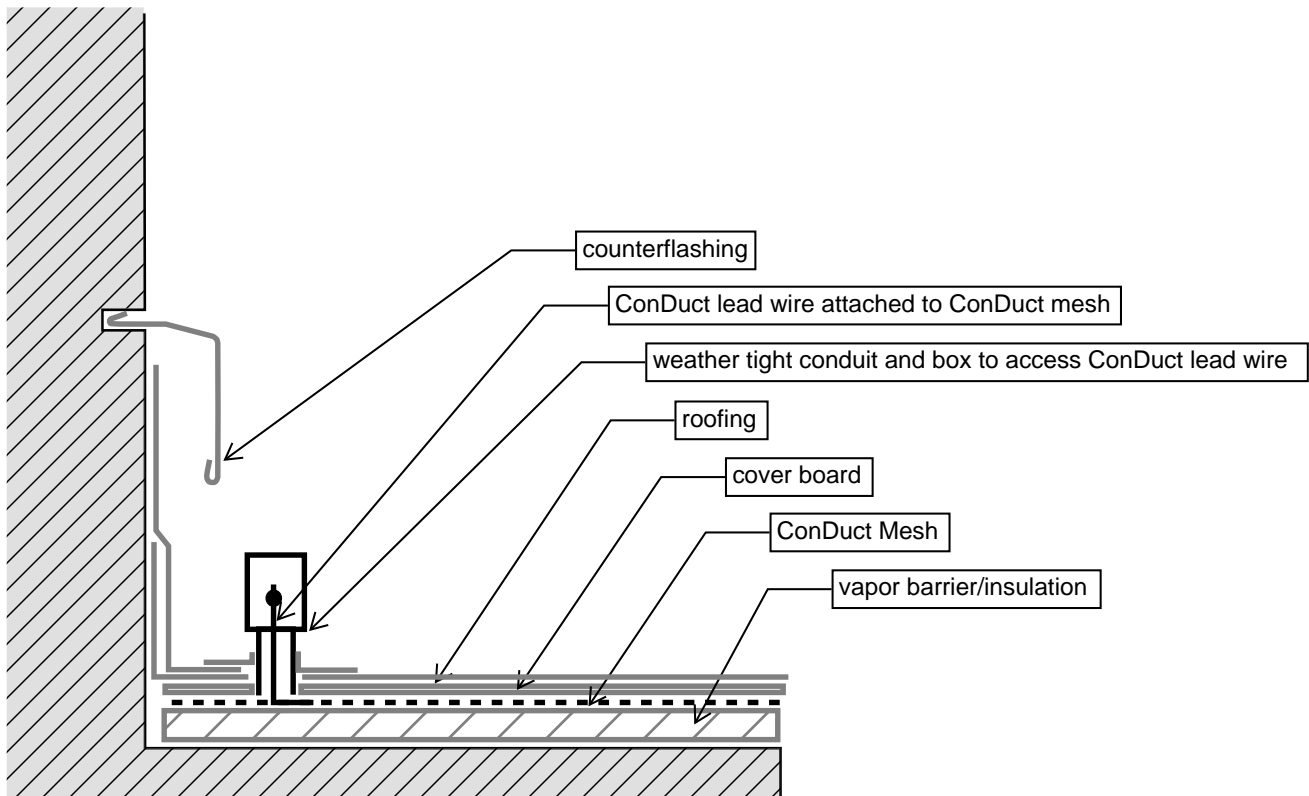

lead wire runs behind the wall and exits at the counterflashing

flash conduit and J-box into roofing

LEAD WIRE CONFIGURATIONS FOR CONDUCT MESH